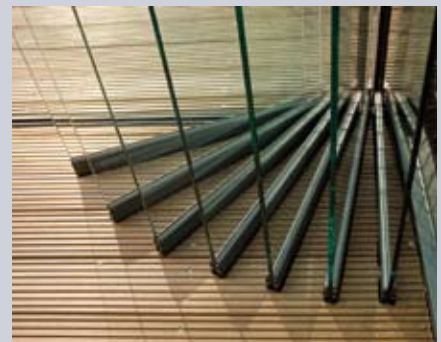

**Patio roofs from Griesser.
Vetrazza**

Vetrazza

reddot design award
winner 2009

The best protection you can get outdoors.

Vetrazza

The patio roof can be rapidly transformed into a glass oasis thanks to the lateral glass elements. Lush greenery as far as the eye can see combined with perfect protection from the wind and other weather elements – it's a pure, natural way of life. When the system is closed, you can see right through the all-glass system without having to adjust a single profile. And when the weather's nice, all you have to do is slide out the glass side panels.

All-glass sliding rotary system

This glazing system allows you to first slide out and subsequently retract the individual glass panels on both sides.

All-glass sliding system

This glazing system allows you to slide apart the individual glass panes with a parallel rail guide.

Vetrazza dimensions

min. width	2000 mm
max. width	10500 mm
min. depth	1000 mm
max. depth	6000 mm

Other dimensions on request. Due to the different versions and snow loads, the effective limit dimensions, number of pillars and shelter incline should be defined for the situation in question.

Collection Moments

Collection Soltis

Design description

Vetrazza

Patio roof without thermal separation. Profiles made from extruded aluminum. The rainwater drains down through the pillars. Roof incline ranges between 5 and 15 degrees (standard) and 15 and 45 degrees (depending on version). Roofing with 12 mm laminated sheet glass. Lateral glass elements with 8/10 mm toughened safety glass, top and bottom with glass support profiles.